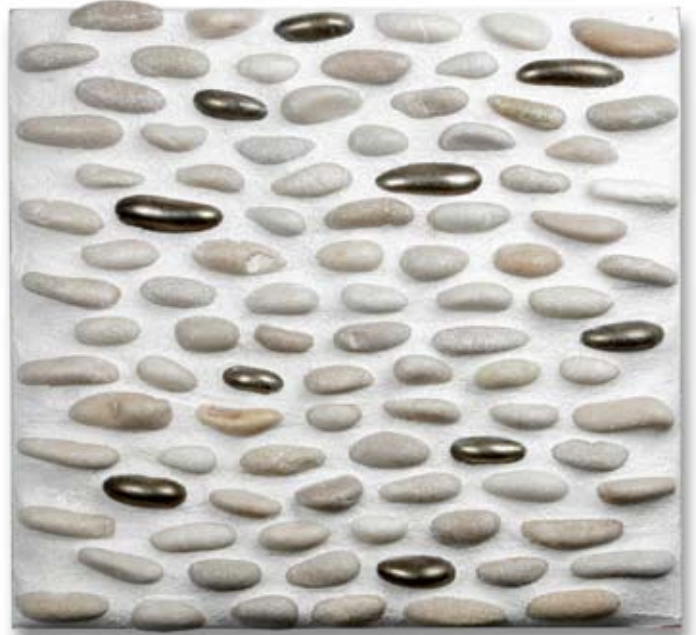

River Rocks on Edge
Nickel / Natural Luster
Island Stone French Tan Stacked
#72