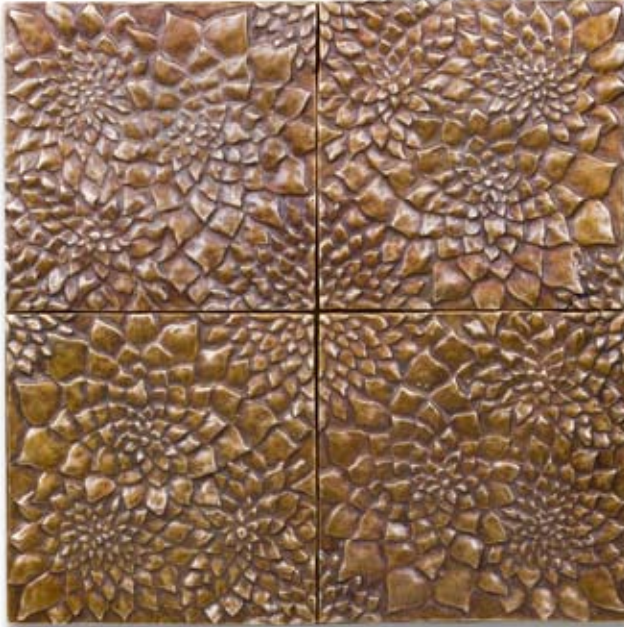

Fragment 4 ~ Nickel / Natural w/ Gray Grout #33B

Fragment 4 ~ Bronze / Brown w/ Antique White Grout #33A

Fragmented Liner / Water Lily ~ Bronze / Verdigris w/ Aztec Stone #34A

Fragment 4 Wall Paper ~ Bronze / Brown w/ Antique White Grout #33C

7th Wave / 1.25 Castine ~
Bronze / Natural
w/ 5/8ths Lagos Gold Honed
#35A

Tumbled 5/8ths Nuggets ~ Bronze /
Brown w/ Aztec Stone
#20A

Mini Brick 5/8ths x 1.25
~ Bronze / Flemish & Statuary
w/ Honey Onyx Herringbone
#19A

5/8ths Sizzle ~ Bronze / Natural
w/ Artistic Tile's Stilo Jerusalem
#26A

5/8ths Sizzle ~ Bronze / Natural
w/ Artistic Tile's Stilo Brazilian
#26B

Honed 5/8ths Nuggets ~ Bronze /
Brown w/ Pearl Chiaro
#39A

METAPHOR BRONZE

2006 Design Boards

Wallpaper

12 x 12

Hens & Chicks 6 x 6 ~ Bronze / Brown
#40A

12 x 12

Elephant Ears 6 x 6 ~ Bronze / Brown
#41A

Ocean Grove