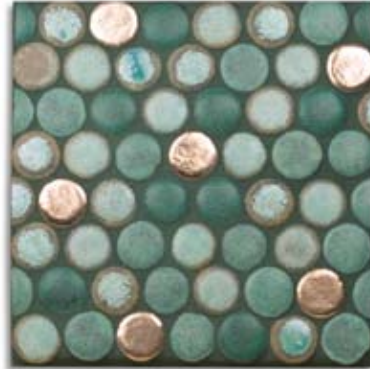

Fragment 4 ~ Nickel / Natural w/ Gray Grout #33B

Fragment 4 ~ Bronze / Brown w/ Antique White Grout #33A

Fragmented Liner / Water Lily ~ Bronze / Verdigris w/ Aztec Stone #34A

Fragment 4 Wall Paper ~ Bronze / Brown w/ Antique White Grout #33C

METAPHOR BRONZE

2006 Design Boards

Dharma

5/8 x 8 Bamboo Liner
Bronze / Flemish w/ Aztec
#51A

1.25 x 10 Bellows ~ Copper
w/ Brazilian Multi
#16A

1.25 x 10 Bellows ~ Sterling
w/ Brazilian Multi
#16B

Water Lily ~ Bronze /
Cerulean Blue
#14A

12 x 24 Bamboo Mural ~ Bronze / Statuary
#37A

12 x 24 Bamboo Mural ~ Bronze / Verdigris
#37B

Water Lily ~ Bronze /
Verdigris
#14B

Water Lily ~ Nickel /
Antique Brown
#14C

METAPHOR BRONZE

2006 Design Boards

Mosaics

Disc 1-1/8th ~ Bronze / Brown
w/ SYZYGY White Blend
Available from Syzygy Tile

Disc 1-1/8th ~ Bronze / Polished
w/ SYZYGY Green Blend
Available from Syzygy Tile

River Rocks ~ Bronze / Natural
w/ Island Stone & Pearl Premium
#24A