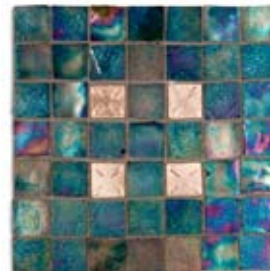

Diamond Plate Glyph ~ Bronze /
Natural w/ Tessera Tourmaline
#42B